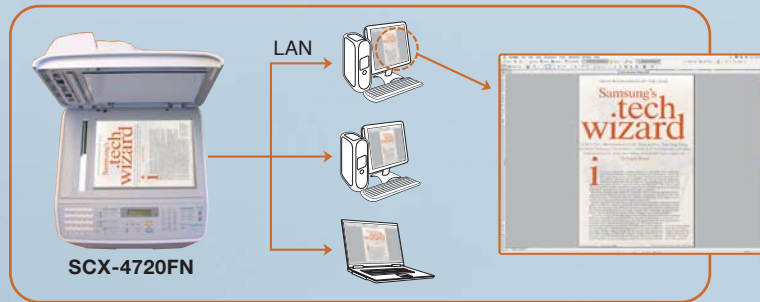

SCX-4720FN offers standard network printing and scanning capabilities built in for effective management of your documents across the network environment.

Digital copying.

- Fast speed up to 20 pages(A4)/min digital copying
- Up to 1,200dpi effective output
- 25–400% (platen) zoom range
- Multi-copy up to 99 pages

SmarThru4™

SmarThru4™ document handling software will let you edit scanned images, save them in various formats, and set up copy/ print formats – one click at a time.

Plug in and print out.....

Direct USB Memory Connectivity

Scan to USB Memory

Print from USB Memory

2-sides-in-1 Copy

Front Copy

Back Copy

2-sides-in-1

Digital colour scanning.

4,800 x 4,800 dpi (enhanced) resolution

256-level grey scale

Optical Character Recognition (OCR) software scans books and faxes and transforms them into editable rich text.

Network Scanning enables co-workers to directly scan documents to the corporate network directory using the built in standard network interface (SCX-4720FN only).